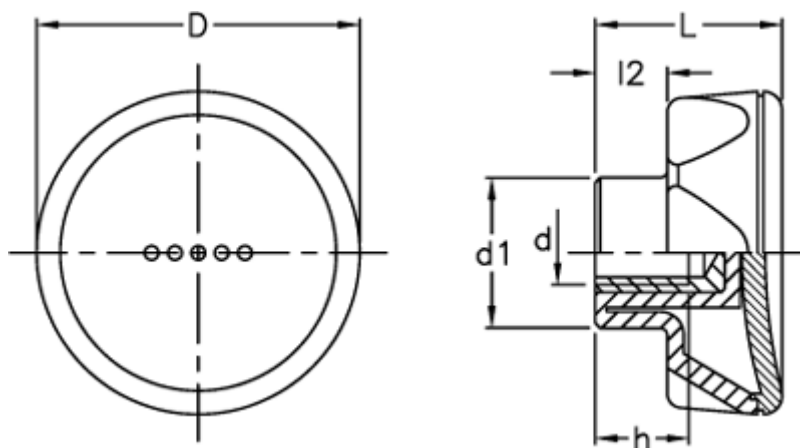

Data Sheet

Article number: 23052216314

Description: E+G Lobe knob
ELK.70-B M10-C4 yellow centre cap

Measures

D	= 70
d1	= 32.5
d 6H	= M10
h	= 18
L	= 35
l2	= 13